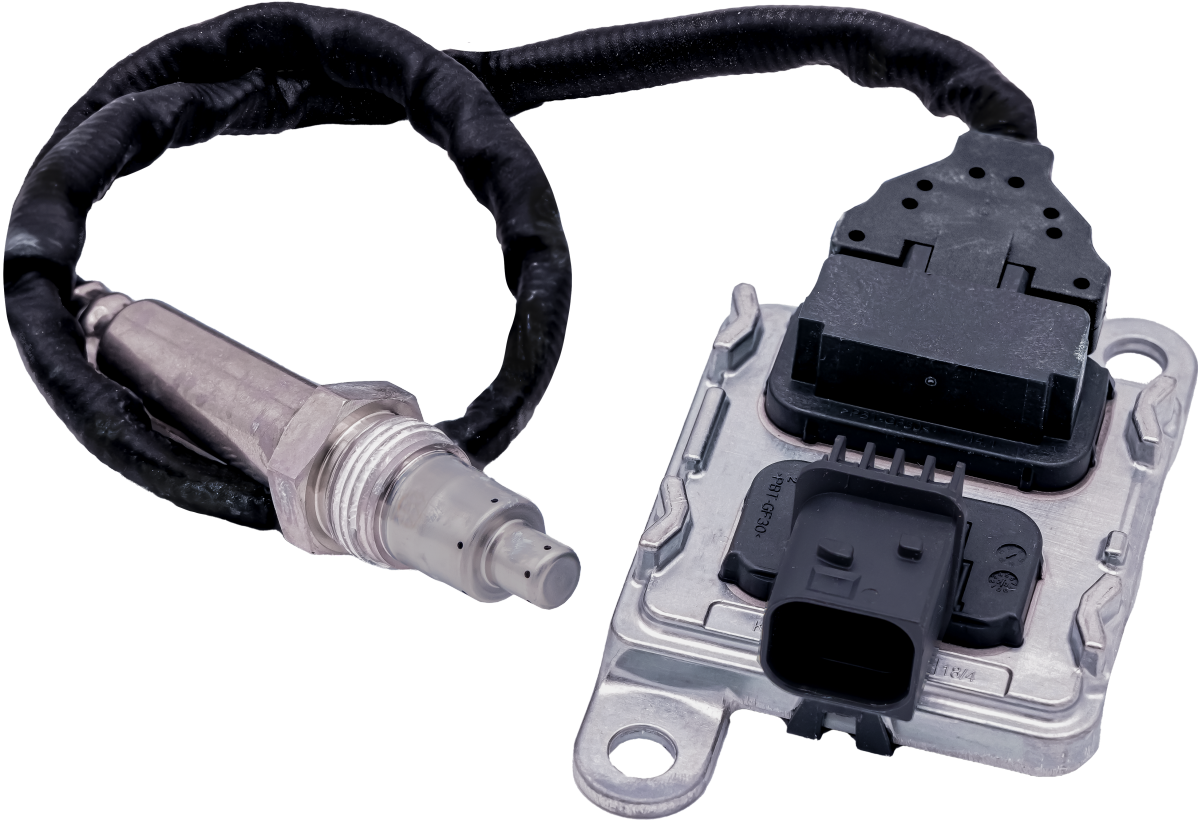

Alliance Parts - NOx Sensors

Alliance NOx Sensors provide a coreless, cost-effective solution without compromising on quality. Each sensor is closely inspected and tested to ensure proper functionality, and is individually calibrated by OES for assurance of accuracy. All materials meet strict OE specification.

[Alliance Nox Sensor Launch Salesheet](#)

Top Movers & Cross References

Alliance Part	Description	Reman Part	Genuine Part	Emissions	Inlet/Outlet
ABP G01 A0101531928	ABP NOX SENSOR, INLET	DDE RA0101531928	DDE EA0101531928	GHG17	Inlet
ABP G01 A0101532228	ABP NOX SENSOR GEN 2.8 INLET	DDE RA0101532228	DDE EA0101532228	GHG14	Inlet