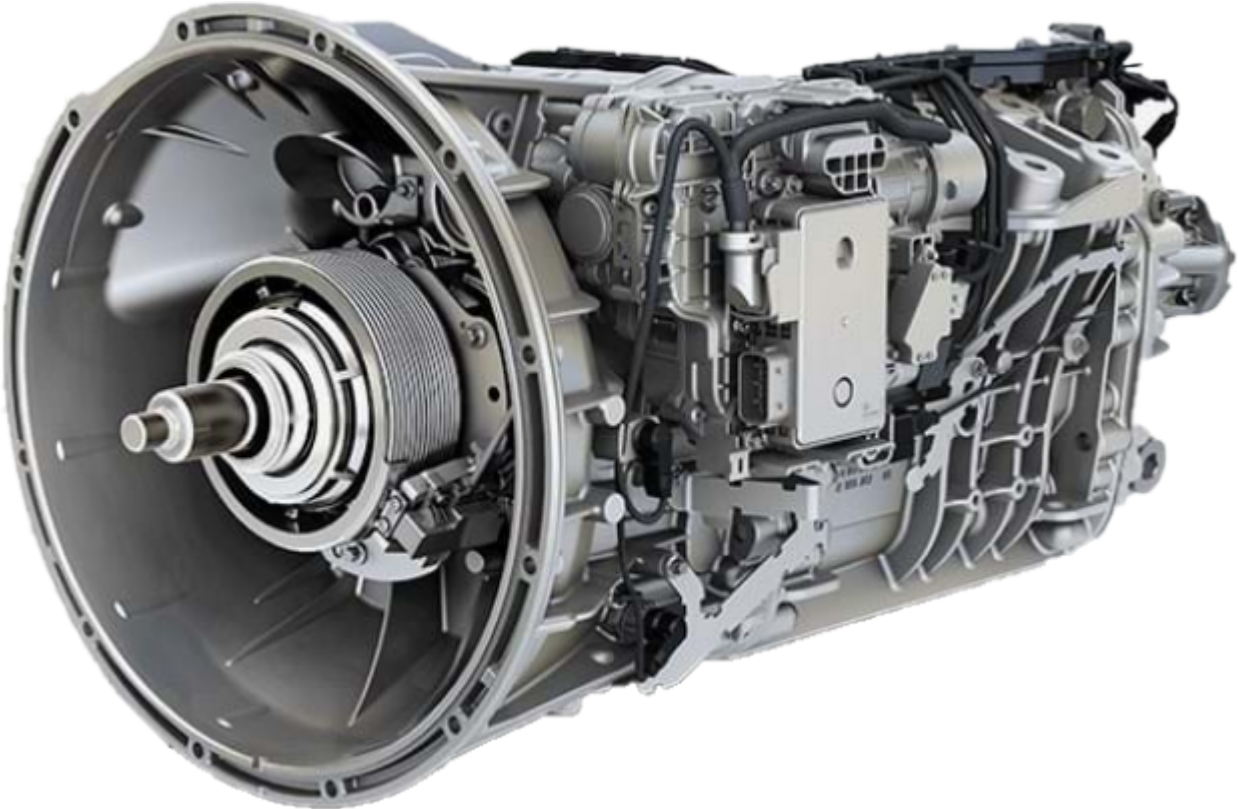

DETROIT™

GENUINE PARTS

Detroit DT12 Master Cross References

DTNA GENUINE P/N	DETROIT REMAN P/N	ALLIANCE P/N	MODEL INFORMATION	DESCRIPTION
C07-00052-000	DGT DT12-DB1NS-01R	ABP R26 DB1NS 01R	TCM-CLASSIC-OLD	DGT DT12-DB W/O COOLER
C07-00052-001	DGT DT12-DA1CS-01R	ABP R26 DA1CS 01R	TCM-CLASSIC-OLD	DGT DT12-DA W/ COOLER
C07-00052-003	DGT DT12-DA1NS-01R	ABP R26 DA1NS 01R	TCM-CLASSIC-OLD	DGT DT12-DA W/O COOLER