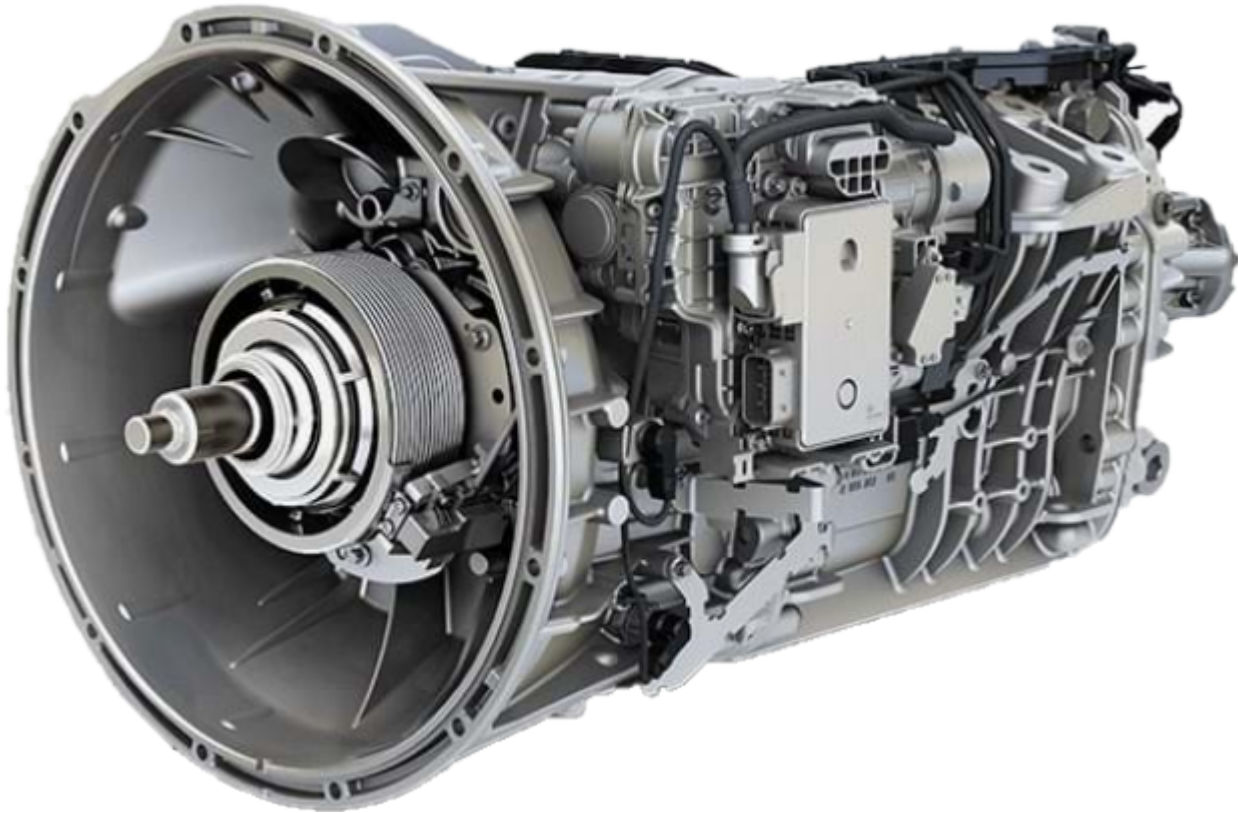

DETROIT™

GENUINE PARTS

Detroit DT12 Master Cross References

DTNA GENUINE P/N	DETROIT REMAN P/N	ALLIANCE P/N	MODEL INFORMATION	DESCRIPTION
C07-00052-000	DGT DT12-DB1NS-01R	ABP R26 DB1NS 01R	TCM-CLASSIC-OLD	DGT DT12-DB W/O COOLER
C07-00052-001	DGT DT12-DA1CS-01R	ABP R26 DA1CS 01R	TCM-CLASSIC-OLD	DGT DT12-DA W/ COOLER
C07-00052-003	DGT DT12-DA1NS-01R	ABP R26 DA1NS 01R	TCM-CLASSIC-OLD	DGT DT12-DA W/O COOLER