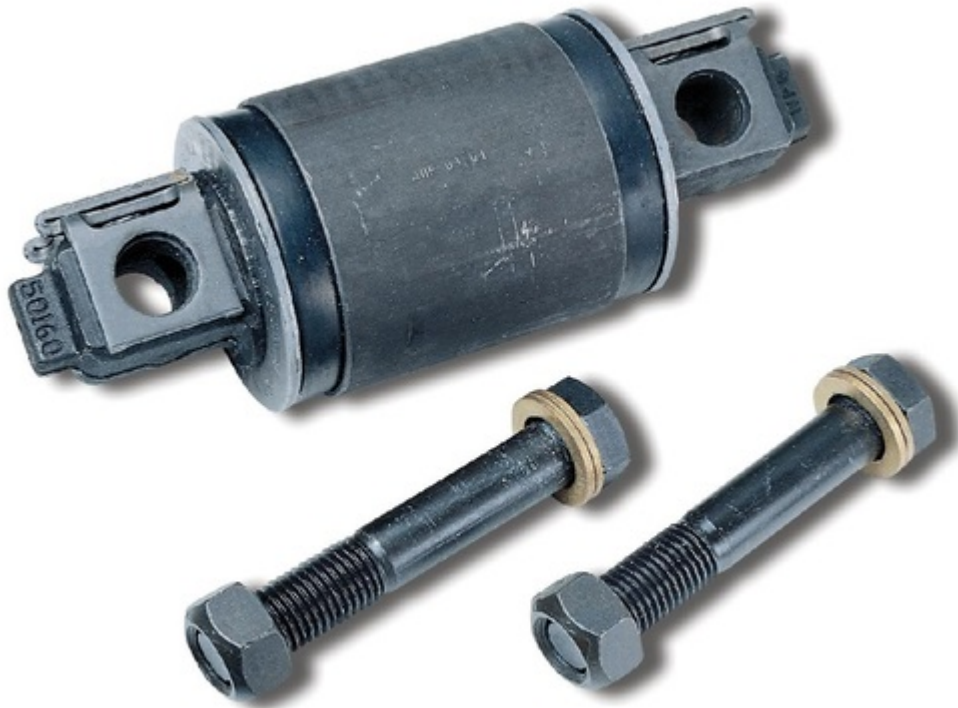

PARTS CAP

 **HENDRICKSON**

Hendrickson Suspension Bushings

High Confinement Center Bushing is integral to the performance of many Hendrickson walking beam suspensions. By encasing a high-density rubber bushing inside a curled metal sleeve, we combine the outstanding elasticity of our proprietary rubber compound with the high tensile strength of steel. Tests prove this design can double, or even triple, the service life of other rubber bushings, meaning far fewer rebushings over the life of your vehicle. Hendrickson Genuine Parts.

Product Highlights

Rubber Center Bushings - Proprietary rubber compound provides maximum bushing life while maintaining system performance attributes

High Confinement Center Bushings - maintains a high resistance to bushing walkout over a longer period of time

Full Bonded Center Bushings provide the extra strength and durability necessary to routinely handle heavy loads

Bronze Center Bushings' grease channels are precisely cut and located to ensure proper grease flow and long bushing life

General Product Information

Hendrickson Equalizing Beam Center Bushings

Each Hendrickson center bushing is engineered for specific types of Hendrickson walking beam suspension capacities, applications and configurations to maximize system performance. To help ensure high end user satisfaction and peak system performance, Hendrickson supplies the same genuine components for service requirements as were installed in the original suspensions.