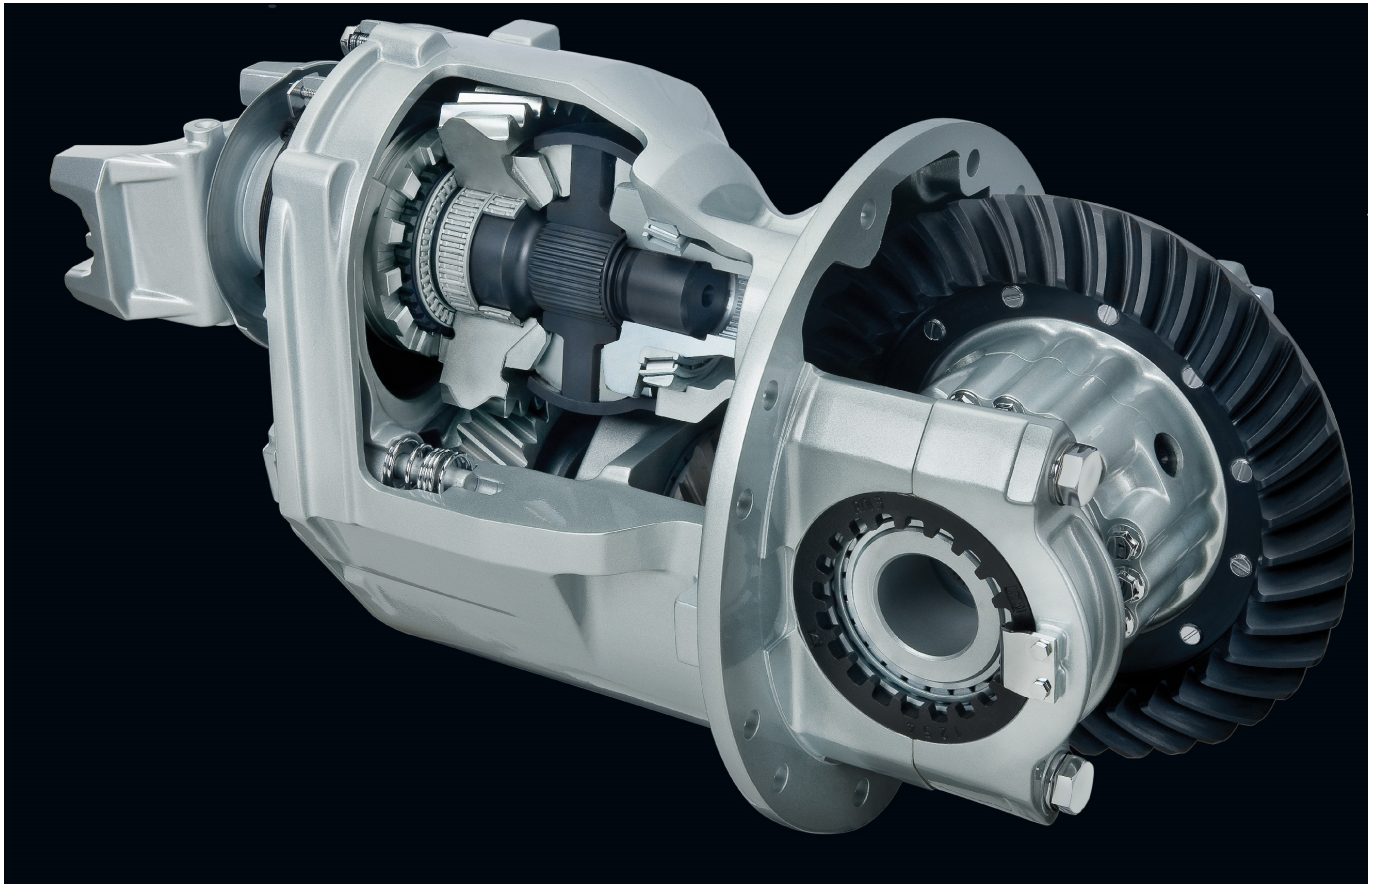

PARTS CAP

---

**MERITOR<sup>®</sup>**

**RUN WITH THE BULL**

## Meritor® Differential Carrier Assemblies

Reman Differentials - 14Xs, 145s & 160s

MeritorPartsXpress.com is a 24-hour aftermarket service tool that helps customers find the parts and information they need to keep trucks on the road. The following links assist in locating the right product from our full product offering.