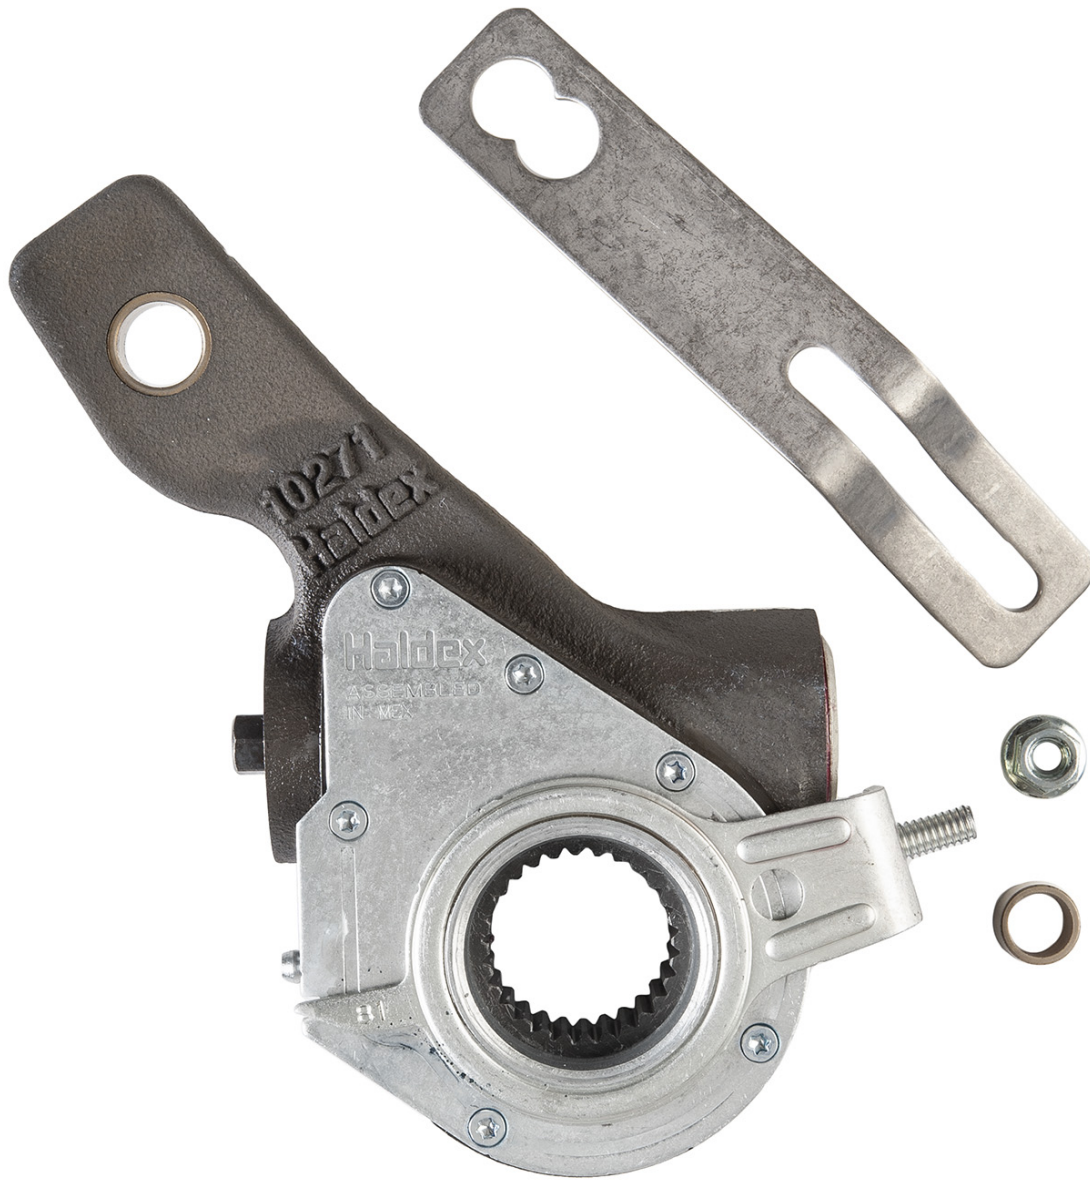

PARTS CAP

---

## The Original Clearance Sensing Brake Adjuster

- With tenure & years of perfecting our craft, we provide the highest levels of efficiency, safety and reliability

## Haldex AA1 Automatic Brake Adjusters +

- Constantly maintains brake lining to drum clearance
- Completely sealed to prevent corrosion from entering rubber boots
- Grease fitting makes for easy & smooth new grease application
- Adjusts on brake release to minimize wear & tear on gears
- Installation indicator confirms correct installation
- Heat-treated components reduce internal wear and provide longer service life
- Compatible with all major brand clevises
- Chrome-moly gears and a buttress tooth configuration on the gears reduce stress and prolong service life
- 1,000,000 Mile, 6-year on-highway warranty

## Haldex S-ABA Automatic Brake Adjusters

- Incorporates all AA1 high standard features
- Centralized clutch and unique self-setting design
- Visual Stroke Indicator(VSI) options available for installation identification & out-of-stroke condition
- Allows for control arm to be set at any angle from -16° to 124°