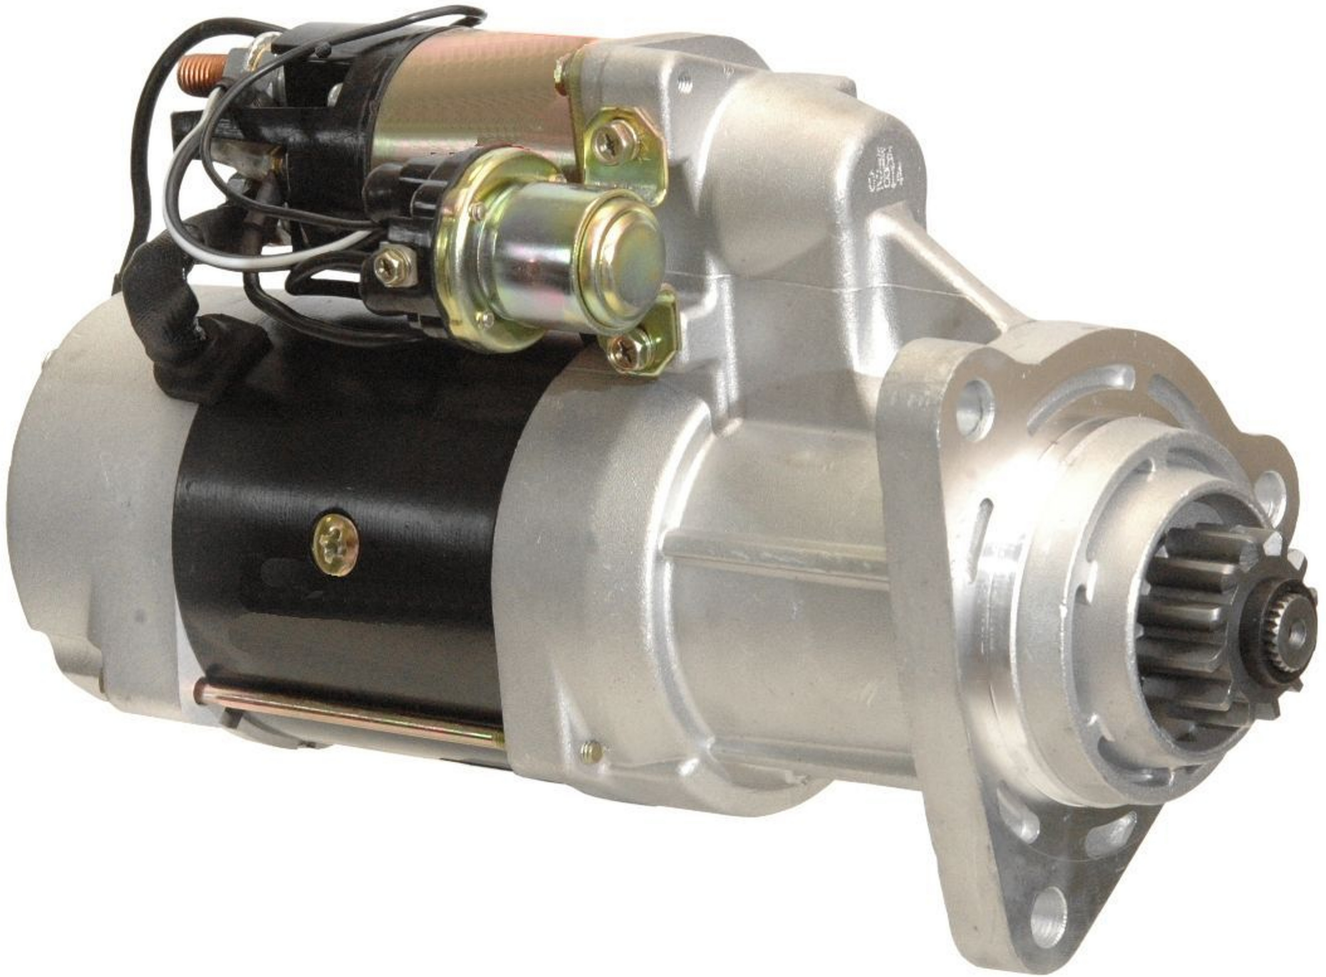

PARTSCAP

ALLIANCE™ PARTS

ALLIANCE STARTERS

General Product Information

- Alliance starters are designed for customers who demand reliability and performance. Alliance premium re-manufactured starter installs quickly and easily, and provides cranking performance you can count on.
- Alliance re-manufactured starters meet or exceed OE standards because they're re-manufactured using processes similar to the way new starters are made. Components are gauged, sorted, tested and renewed to OE-quality specifications, and vital parts are replaced with new ones where needed. Every component and part must meet strict Alliance standards.
- Scheduled laboratory testing of starters from the assembly line includes loading the starter to an OE-quality specification. Instead of a "one-size-fits-all" approach, our test engineers make certain that each starter model is tested with the load specification for its particular applications.

Product Highlights

- Alliance remanufactured starters meet or exceed OE Standards - these are remanufactured with in-process inspections/tests throughout the production process
- Component parts are gauged, sorted, tested while vital parts are replaced 100% NEW

- Starter bushings, brushes and brush springs are replaced with New
- Field coils are inspected and tested for insulation weakness/leakage and wrapped for solid insulation
- Solenoids are electronically tested for amperage for Hold-in and Pull-in current to meet or exceed OE specifications or replaced with new
- Armatures are cleaned, inspected, tested for insulation leakage, commutators machined/polished and checked for run-out
- All starter units are tested to measure torque, power, speed and voltage, with reports enclosed with the product.