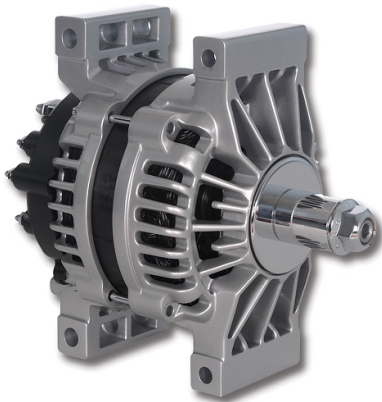

Warranty Information

One (1) Year warranty on Re-manufactured Starters

Related Selling Items

Heavy Duty Starters and Alternators - Alliance

Last updated: Monday, 09 January 2023 05:45 PM

[^Back to Top](#)

Copyright © Daimler Truck North America LLC. [Privacy Statement, Legal Notices and Terms (https://daimler-trucksnorthamerica.com/privacy-policy)](https://daimler-trucksnorthamerica.com/privacy-policy).

All rights reserved. Daimler Truck North America LLC is a [Daimler (http://www.daimler.com/)](http://www.daimler.com/) company.