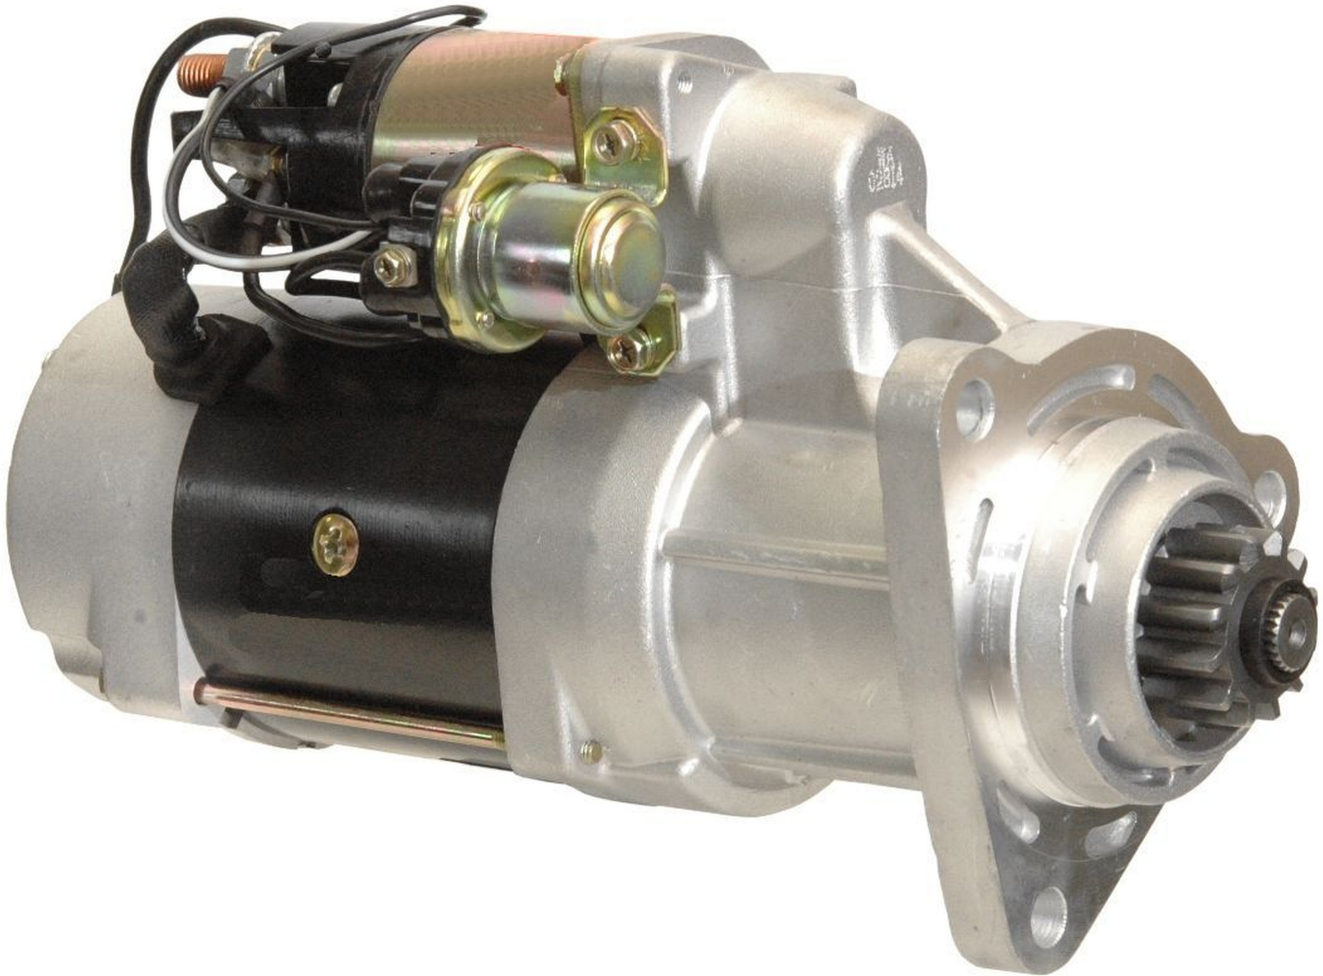

ALLIANCE PARTS

ALLIANCE HEAVY-DUTY STARTERS

General Product Information

- Alliance starters are designed for customers who demand reliability and performance. Alliance premium remanufactured starters are designed to install easily with OE fit and function to provide cranking performance you can count on.
- Alliance remanufactured starters meet or exceed OE standards because they're remanufactured using processes similar to those used by the Original Equipment supplier of new starters.
- Components are gauged, sorted, tested and renewed to OE-quality specifications, and vital parts are replaced with new ones where needed. Every component and part must meet strict Alliance standards.
- Scheduled laboratory testing of starters from the assembly line includes loading the starter to an OE-quality specification. Instead of a "one-size-fits-all" approach, our test engineers ensure that each starter model is tested with the load specification for its particular applications.

Alliance Starter Sales Flyer

Alliance Starters Training -2024

Product Highlights

- Alliance remanufactured starters meet or exceed OE Standards - these are remanufactured with in-process inspections/tests throughout the production process
- Component parts are gauged, sorted, tested while vital parts are replaced 100% NEW
- Starter bushings, brushes and brush springs are replaced with New
- Field coils are inspected and tested for insulation weakness/leakage and wrapped for solid insulation
- Solenoids are electronically tested for amperage for Hold-in and Pull-in current to meet or exceed OE specifications or replaced with new
- Armatures are cleaned, inspected, tested for insulation leakage, commutators machined/polished and checked for run-out
- All starter units are tested to measure torque, power, speed and voltage, with reports enclosed with the product.