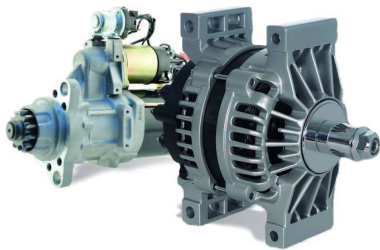

ABP N15R 39MT12T2	STARTER RX DR 39MT PLGR 12V 7.3KW 12T 46mm Gear	8201100	2013-2018 : MACK, VOLVO
ABP N15R 29MT10T1	STARTER NW DR 29MT PLGR 12V 3.3KW 10T	19011400	1989-2017 : BLUE BIRD, FREIGHTLINER, IC, KENWORTH, PETERBILT, STERLING
ABP N15R 93592T1	STARTER RX HI S13 OSGR 12V 2.2KW 9T	93592	1996-Not Identified : CARRIER TRANSICOLD, THERMO KING
ABP N15R 41MT12T1	STARTER RX DR 41MT DD 12V 5.0KW 12T w/OCP-off set opening	8200055	2003-2009 : FREIGHTLINER

Warranty Information

One (1) Year warranty on Re-manufactured Starters

Related Selling Items

Heavy Duty Starters and Alternators - Alliance

Last updated: Monday, 09 January 2023 05:45 PM

[^Back to Top](#)

Copyright © Daimler Truck North America LLC. [Privacy Statement, Legal Notices and Terms (https://daimler-trucksnorthamerica.com/privacy-policy)](https://daimler-trucksnorthamerica.com/privacy-policy).

All rights reserved. Daimler Truck North America LLC is a [Daimler (http://www.daimler.com/)](http://www.daimler.com/) company.