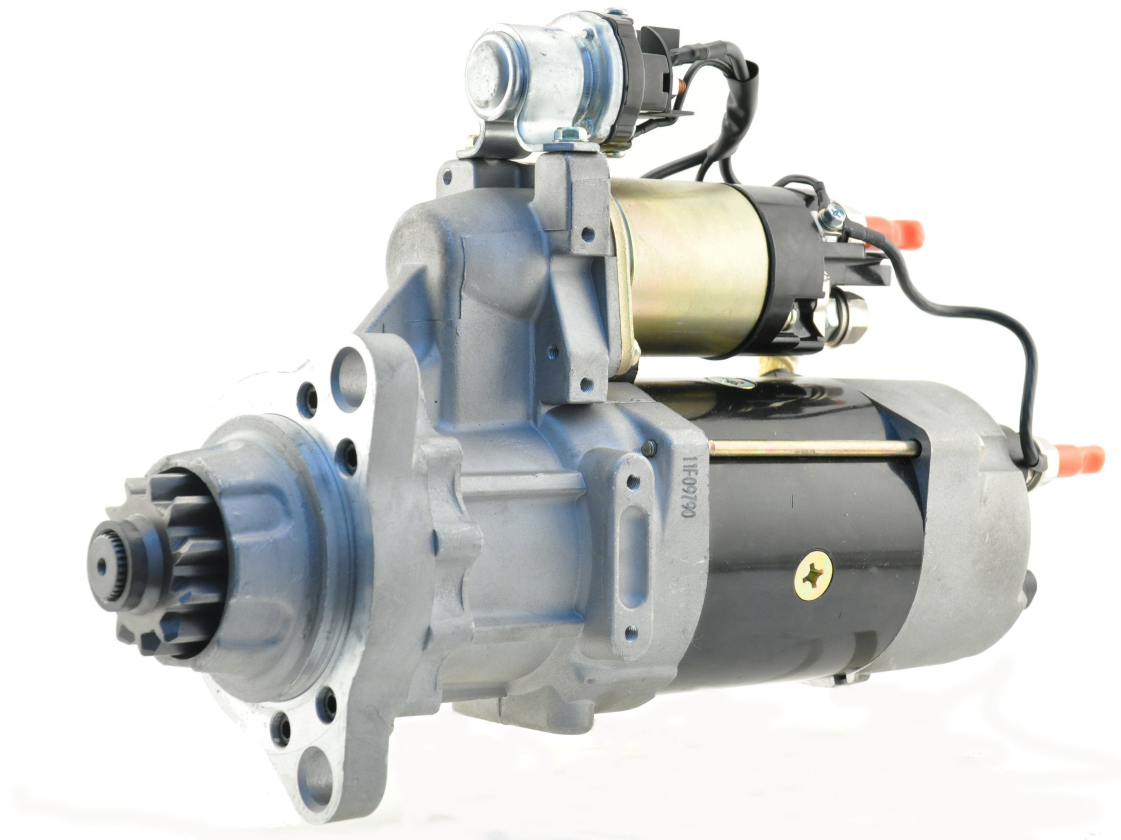

PARTSCAP

ALLIANCE™ PARTS

ALLIANCE STARTERS

General Product Information

- Alliance starters are designed for customers who demand reliability and performance. Alliance premium re-manufactured starter installs quickly and easily, and provides cranking performance you can count on.
- Alliance re-manufactured starters meet or exceed OE standards because they're re-manufactured using processes similar to the way new starters are made. Components are gauged, sorted, tested and renewed to OE-quality specifications, and vital parts are replaced with new ones where needed. Every component and part must meet strict Alliance standards.
- Scheduled laboratory testing of starters from the assembly line includes loading the starter to an OE-quality specification. Instead of a "one-size-fits-all" approach, our test engineers make certain that each starter model is tested with the load specification for its particular applications.

Product Highlights

- Alliance remanufactured starters meet or exceed OE Standards - these are remanufactured with in-process inspections/tests throughout the production process
- Component parts are gauged, sorted, tested while vital parts are replaced 100% NEW

- Starter bushings, brushes and brush springs are replaced with New
- Field coils are inspected and tested for insulation weakness/leakage and wrapped for solid insulation
- Solenoids are electronically tested for amperage for Hold-in and Pull-in current to meet or exceed OE specifications or replaced with new
- Armatures are cleaned, inspected, tested for insulation leakage, commutators machined/polished and checked for run-out
- All starter units are tested to measure torque, power, speed and voltage, with reports enclosed with the product.