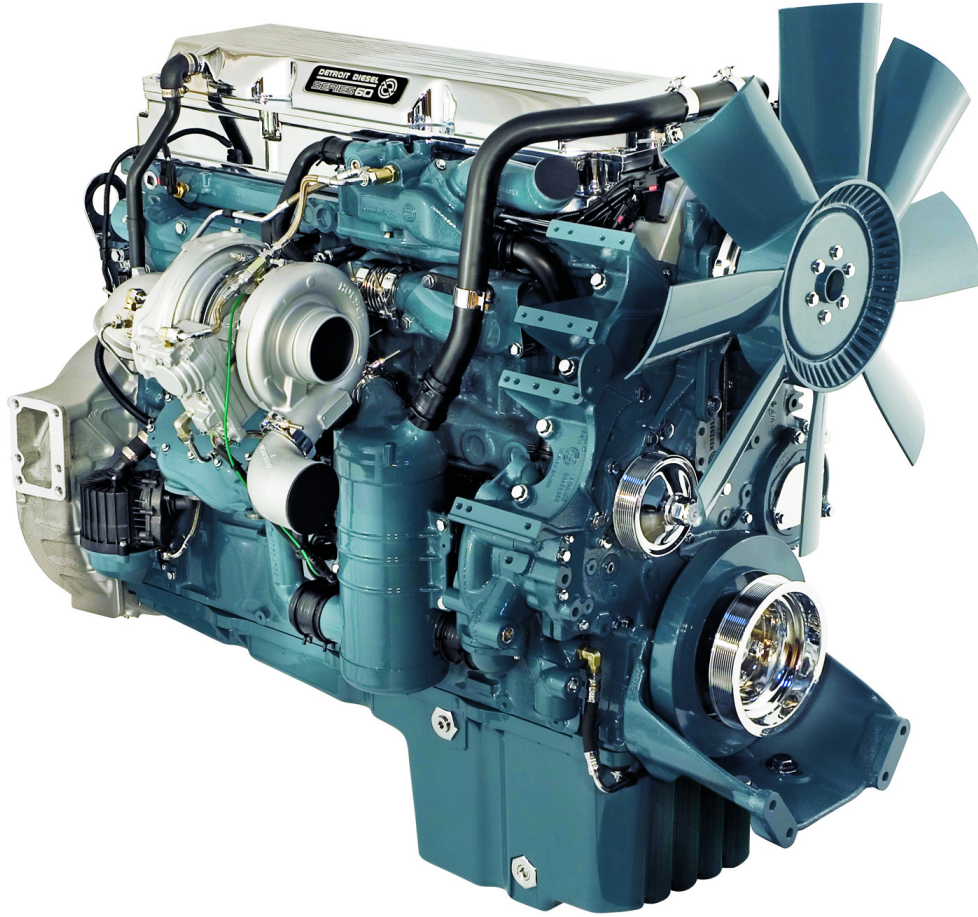

PARTS CAP

**DETROIT**<sup>™</sup>  
**REMAN**

## SERIES 60 Engines

Detroit® Reman is the benchmark for the global remanufacturing industry. With state-of-the-art recovery technologies to restore products to OEM standards, Detroit® Reman products are of the highest quality and provide a value-driven solution to lower your cost of ownership; giving you the value you demand.