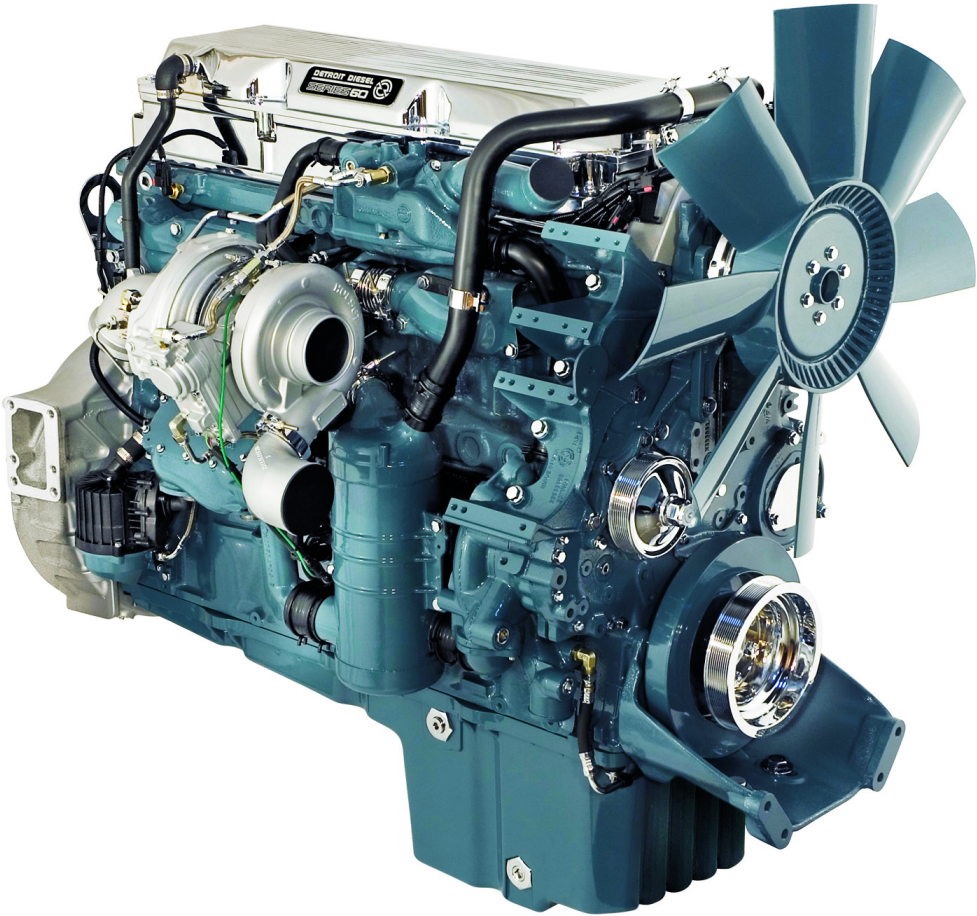

# DETROIT™

REMAN

# SERIES 60 Engines

Detroit® Reman is the benchmark for the global remanufacturing industry. With state-of-the-art recovery technologies to restore products to OEM standards, Detroit® Reman products are of the highest quality and provide a value-driven solution to lower your cost of ownership; giving you the value you demand.