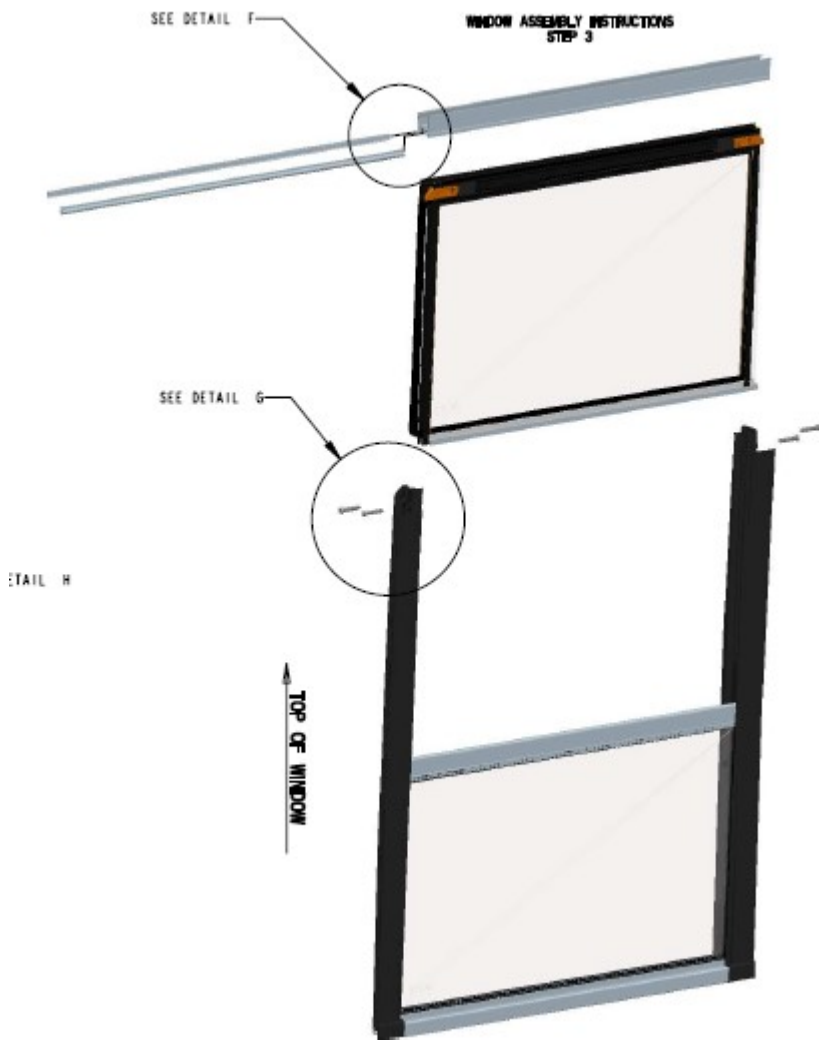

PARTS C A P

Standard and Emergency Escape Window Replacement Components

Replacement/Repair components for Thomas Built Bus Window assemblies.

Product Highlights

Feature or benefit

- Thomas Built Buses replacement windows components are OEM repair parts for all windows. All components meet current FMVSS and CMVSS standards.

Top Movers - Spectal Window Components

Material Number	Material Description
TBB THSP68022	C2 WDO LATCH REPLACEMENT
TBB THSP 24001	SLIDER-LOCK KIT,P/O
TBB THSP21101	SWITCH KIT, PUSH OUT, HANDLE, METAL
TBB THSP84001	SLIDER LOCK KIT FOR C2 VERT P/O
TBB THSP 61003	HANDLE CLIP KIT 1