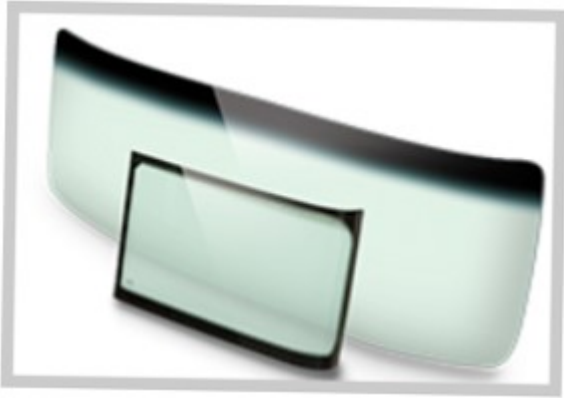

ALLIANCE PARTS

School Bus Glass Replacement glass for Thomas Built Buses windshields and stationary glass.

Product Highlights

Feature or benefit

- From side windows to windshields, Alliance™ Parts School Bus replacement glass offers a wide variety of options to keep your bus safe and on the road. ABP glass meets all FMVSS and CMVSS standards.