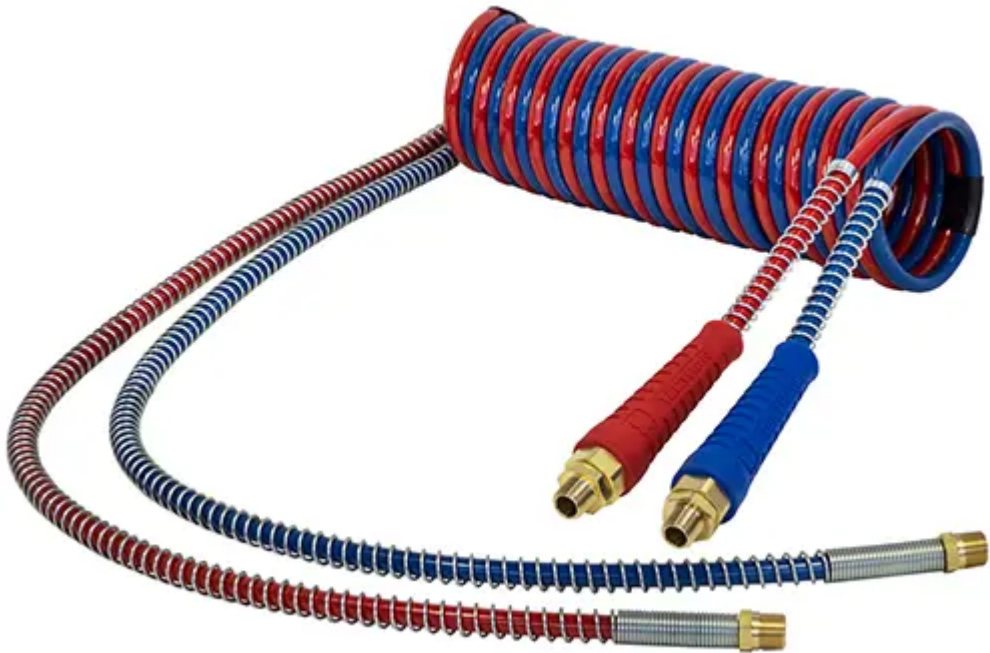

Available Configurations

- INFLEXION™ 4IN1 LIFELINE® Kits – Complete kits with overmolded electrical/air assemblies, gladhands, tender kits, and clamps for quick, single-part installation.

- INFLEXION™ 4IN1 & 3IN1 AirPower Lines – Clean, integrated connections combining air and electrical lines in a durable, driver-friendly package.
- INFLEXION™ 7-Way ABS Cables – Heavy-duty ABS power cables with brass machine-crimped terminals for maximum conductivity.
- INFLEXION™ Dual Pole Horizontal Cables – High-capacity power cables built for liftgate charging and auxiliary power needs.

AIRPOWER LINES - All-in-One Connection Solution

TECTRAN invented the AirPower Line to optimize the performance of straight tractor-trailer connection lines. The All-in-One design prevents lines from snagging during turns, tangling, and being damaged by abrasion and impact. Fully factory assembled in the USA and loaded with features, The Original AirPower Line organizes your connections into a clean and easy to use assembly that installs in minutes.

- Premium FLEXGrip-HD™ handles with all brass fittings on the trailer leads provide protection during gladhand connections
- LIFESwivel® - A live swivel design featuring all brass construction to eliminate corrosion
 - Double O-ring leak-free “Life” design
 - Quick & easy single wrench installations
- AirPower Line TEC-CLAMP™
 - No tools needed for adjustment or installation . CLAMP. LOCK. GO.
- 2 x 3/8” ID SAE J1402 rubber air lines available in black or red/blue
 - ABS rated power line - meets performance requirements of SAE J2394
- SAE J560 Buffalo Plugs with WeatherSeal™ sleeves for superior corrosion protection and strain relief
- DOT compliant, tractor-side reinforcement guards provide strain relief
- Heavy Duty beveled edge spiral wrap gathers all lines into a tangle-free bundle