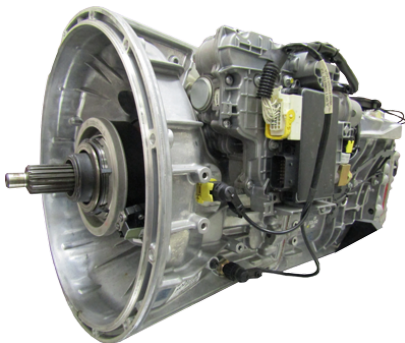

PARTS CAP

Transmission - DT12 C02

Remanufactured Transmissions

- Detroit Reman Transmissions are remanufactured with 100% genuine Detroit content, incorporated with the latest design updates, and dynamometer tested to ensure the quality is like that of a new unit.

Standard Remanufactured Transmission

- 100% Disassembly – Best preparation for cleaning and parts inspection.
- Cleaning Process – Steam cleaned and washed; Shot-Peened and wiped washed.
- Inspection – All parts individually examined and/or gauged. Every Core, Gear, and Shaft measured to exact original specifications.
- New Parts – All wearable items replaced with new parts, every time.
- Testing – 100% tested using the same tests as new units.

Visit Our Website: <http://www.demanddetroit.com/parts-service/genuine-reman-parts>
(<http://www.demanddetroit.com/parts-service/genuine-reman-parts>).

Product Highlights

100 % Genuine Detroit Components

Remanufactured using the Latest Engineering Updates