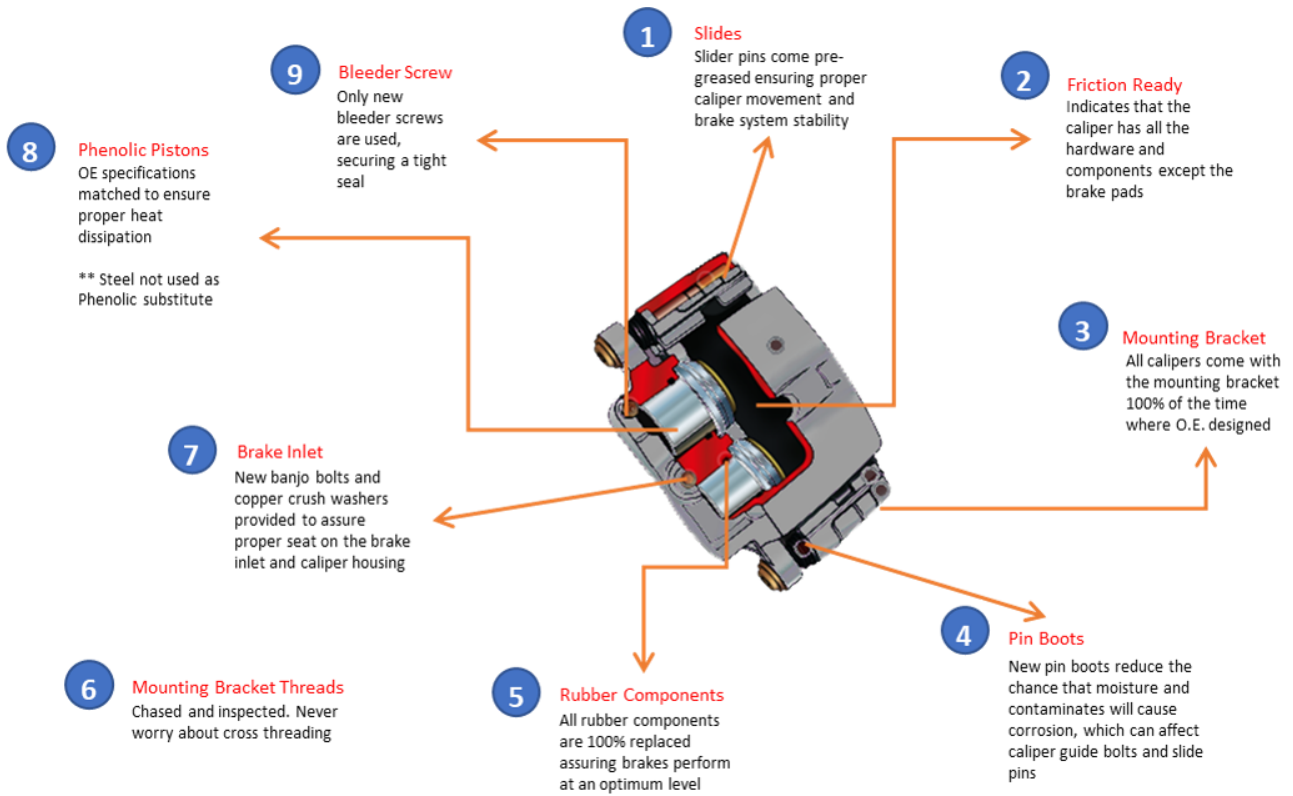

Calipers Built to a Higher Standard

Top Movers

Part Number	Item Description
ABP N42A AK081142	CALIPER AIR RX BX ADB22X AXL A/R
ABP N42A AK081143	CALIPER AIR RX BX ADB22X AXL B/L
ABP N42A AK081256	CALIPER AIR RX BX ADB22X VTL A/R
ABP N42A AK081257	CALIPER AIR RX BX ADB22X VTL B/L
ABP N42A AK081258	CALIPER AIR RX BX ADB22X A/R
ABP N42A AK081259	CALIPER AIR RX BX ADB22X B/L
ABP N42A A225H201	CALIPER AIR RX MR EX225H2 R
ABP N42A A225H202	CALIPER AIR RX MR EX225H2 L
ABP N42A A225H301	CALIPER AIR RX MR EX225H3
ABP N42A A225H302	CALIPER AIR RX MR EX225H3

Cross References

Alliance Part Number	Description	Bendix	Wabco	Meritor	Current DTNA Sourced PN
ABP N42A H55717	CALIPER HYD RX BX 66MM 2P UBLL	55717			ASL 4153172
ABP N42A H55849	CALIPER HYD RX BO 66MM 2P UBLL	55849			ASL 0204719661
ABP N42A H55850	CALIPER HYD RX BX 73MM 2P UBLL	55850			ASL 0204774999
ABP N42A AK081256	CALIPER AIR RX BX ADB22X VTL A/R	K021299;K081256;K147136;K109957;K097846;K109957X;K097846SC			BW K081256
ABP N42A AK081257	CALIPER AIR RX BX ADB22X VTL B/L	K021300;K081257;K147135;K109958;K097847;K109958X;K097847SC			BW K081257, BW K021300