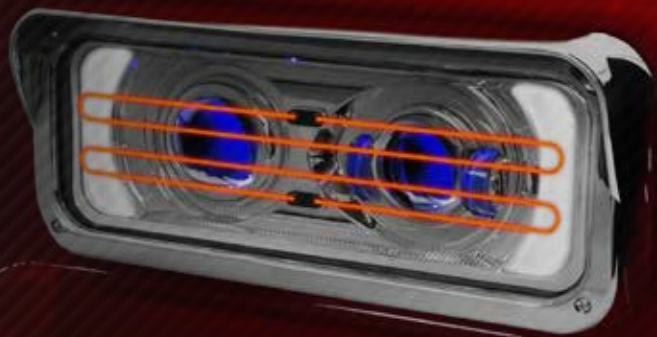

**FREE POP 'TOWER'
DISPLAY WHEN
YOU ORDER THIS
PROGRAM**

**DUAL REVOLUTION
PROGRAM**

TOWER SIZE: 19" x 15.5" x 62"
(L x D x H)

TRUXACCESSORIES.COM

HEATED LED PRODUCT PROGRAM

↑
HEADLIGHTS

↑
WORK LAMPS

↑
STANDARD LEDS