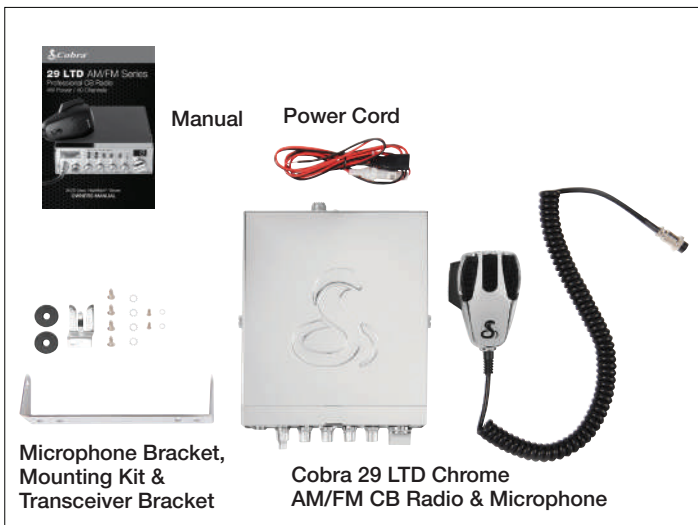

**CLASSIC PROFESSIONAL CB RADIO**  
with Sleek Chrome Finish

**CLASSIC CHROME EDITION**

The 29 LTD Chrome combines the performance, reliability and durability from the original 29 LTD Classic and brings a bold design to Cobra Professional CB radios for drivers to outfit their trucks.

Dual-Mode  
AM/FM

Easy-to-Use  
Controls

Instant  
Channels 9/19

Adjustable  
Receiver Sensitivity

SWR Antenna  
Calibration

**COBRA CB INNOVATION**

Cobra led the charge in the FCC's 2021 decision to add dual-mode AM/FM for use in CB radios in the United States. Now with FM capabilities, our CB radios will produce better sound quality and you won't need to replace your existing antenna. In addition, our new AM/FM CB radios are backwards compatible to be able to communicate with older AM-only CB radios.

# 29 LTD CHROME TOP FEATURES

- Dual-Mode AM/FM
- Chrome Cabinet and Microphone
- 40 CB Channels/4 Watts Power
- Instant Channel 9 for Emergencies
- Blue LED Channel Indicator
- Talkback Feature
- Dynamike Microphone Level Control
- Switchable Noise Blanker and Limiter
- SWR Calibration Control
- Multi-Function Meter and Antenna Warning Indicator
- PA Capability
- Easy-to-Use Controls

## What's Included:

Unit Dimensions:	2.25" H x 7.25" W x 9.25" D (57.1mm x 184.1mm x 234.9mm)
Individual Box Dimensions:	13.25" H x 12" W x 3" D (336.5mm x 304.8mm x 76.2mm)
Individual Box Weight:	5.40 lbs. (2.45kg.)
Model Name:	29 LTD Chrome
Model Number:	CCBP29LTCH
Master Pack Qty:	6
Master Pack Dimensions:	12.75"H x 19.25"W x 13.75"D (323.8mm x 488.9mm x 349.2mm)
Master Pack Weight:	33 lbs. (14.96kg)
UPC #:	0 28377 20310 7
Master Pack Barcode:	200 28377 20310 1
<b>MSRP:</b>	<b>\$169.95</b>