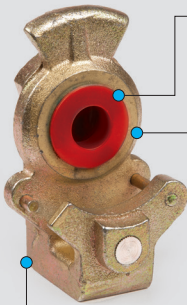

# OEM-SPEC CAST IRON GLADHANDS FROM GROTE

**MATERIAL:** CAST IRON  
**SEAL MATERIAL:** POLYURETHANE  
**STANDARDS:** SAE J1318™  
**PACK QUANTITY:** 1

**Premium Polyurethane Seals** for a reliable air-tight seal, and a longer service life

**One-piece casting with integrated connector plate** eliminates separation issues and a spring loaded bearing lock ensures a strong connection while in operation

**Cast Iron with Zinc and Yellow Dichromate coating** for maximum corrosion prevention and extreme durability in all weather conditions

*Filter screen not included with all cast iron gladhands; see product chart for details*

**STAINLESS-STEEL FILTER SCREEN**  
 Filter screens prevent dirt, unwanted objects or insects clogging your air lines, and improved wear resistance lengthens service life.

PART #	DESCRIPTION	SEAL COLOR	SCREEN
81-0001-C	CAST IRON GLADHAND, UNIVERSAL, POLYSEAL	BLACK	NO
81-0001-CR	CAST IRON GLADHAND, EMERGENCY, POLYSEAL	RED	NO
81-0001-CB	CAST IRON GLADHAND, SERVICE, POLYSEAL	BLUE	NO
81-0001-CS	CAST IRON GLADHAND, UNIVERSAL, PAINTED, POLYSEAL	BLACK	YES
81-0001-CRS	CAST IRON GLADHAND, EMERGENCY, PAINTED, POLYSEAL	RED	YES
81-0001-CBS	CAST IRON GLADHAND, SERVICE, PAINTED, POLYSEAL	BLUE	YES
81-0001-90CRS	CAST IRON GLADHAND, EMERGENCY, 90° SWINGER, S/S PLATE, POLYSEAL	GREY	YES
81-0001-90CBS	CAST IRON GLADHAND, SERVICE, 90° SWINGER, S/S PLATE, POLYSEAL	GREY	YES