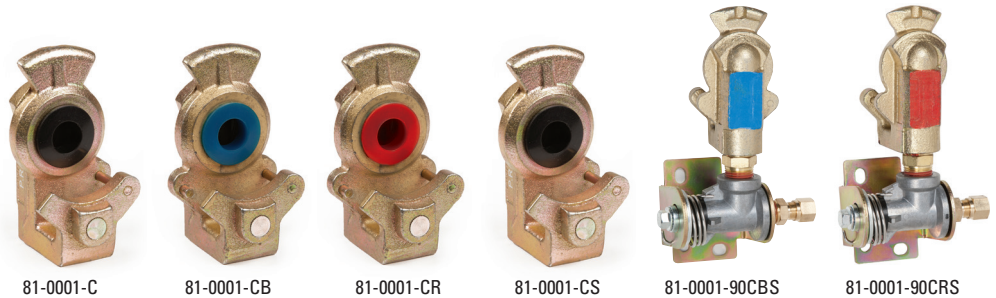

81-0001-C

81-0001-CB

81-0001-CR

81-0001-CS

81-0001-90CBS

81-0001-90CRS

FEATURES & BENEFITS

- Cast iron construction for extreme durability
- Available in standard, standard with stainless screen, and our new 90° swingers
- All Grote gladhands meet or exceed SAE J1318 standards and are color coded for easy identification (emergency and service)
- Polyurethane seals provides a reliable seal and longer service life
- Filter screen not included with all cast iron gladhands; see product chart for details

PART #	DESCRIPTION	SEAL COLOR	SCREEN
81-0001-C	CAST IRON GLADHAND, UNIVERSAL, POLYSEAL	BLACK	NO
81-0001-CR	CAST IRON GLADHAND, EMERGENCY, POLYSEAL	RED	NO
81-0001-CB	CAST IRON GLADHAND, SERVICE, POLYSEAL	BLUE	NO
81-0001-CS	CAST IRON GLADHAND, UNIVERSAL, PAINTED, POLYSEAL	BLACK	YES
81-0001-CRS	CAST IRON GLADHAND, EMERGENCY, PAINTED, POLYSEAL	RED	YES
81-0001-CBS	CAST IRON GLADHAND, SERVICE, PAINTED, POLYSEAL	BLUE	YES
81-0001-90CRS	CAST IRON GLADHAND, EMERGENCY, 90° SWINGER, S/S PLATE, POLYSEAL	GREY	YES
81-0001-90CBS	CAST IRON GLADHAND, SERVICE, 90° SWINGER, S/S PLATE, POLYSEAL	GREY	YES

EZ-FIND
SCAN FOR TECH SPECS,
RELATED PRODUCTS
AND MORE

**FOR MORE INFORMATION
VISIT OUR WEBSITE.
GROTE.COM**