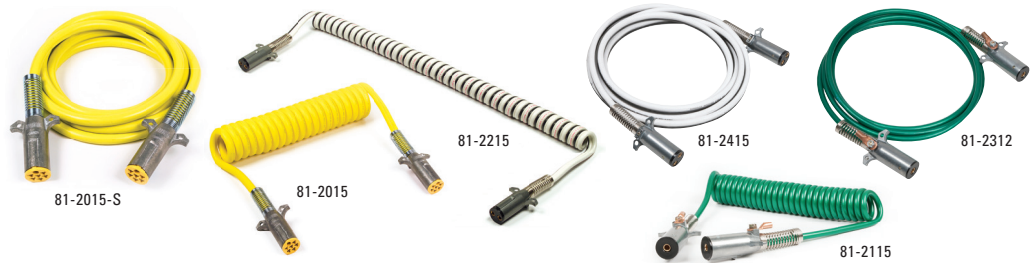

#### ISO AUXILIARY SPECIFICATIONS

PLUG: SAE J560  
 CORD: SAE J222 (COILED)  
 PLUG MATERIAL: HEAVY DUTY DIE-CAST ISO  
 CORD MATERIAL: EVA  
 CORD GAUGE: 1/8 GA, 2/10 GA, 4/12 GA

**EZ-FIND**  
 SCAN FOR TECH SPECS,  
 RELATED PRODUCTS  
 AND MORE

#### ISO AUXILIARY CABLES

- Most commonly used for tanker, reefer, and live-bottom trailer applications, these cables are perfectly suited to deliver auxiliary power for any trailer or equipment need
- These cables can provide power for up to six additional circuits

#### LIFT GATE CABLES

- Ideal for lift gates, roll-tops, and remote battery-charging applications
- Available in single pole, single-to-dual pole, dual pole, and dual pole with vertical pins
- Fine stranded copper wire provides maximum flexibility;

#### LIFT GATE CABLE SPECIFICATIONS

PLUG MATERIAL: DIE-CAST ZINC  
 CORD MATERIAL: EVA  
 CORD: 4 GA, 200A (CARRYING CAPACITY)  
 COPPER STRANDING: FINE  
 OPERATING RANGE:  
 -40°F TO 174°F / -40°C TO 79°C