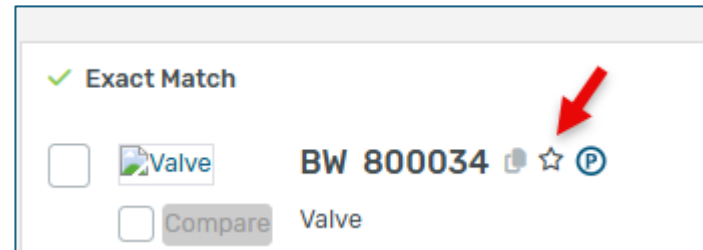

Favorites Lists

Favorites Lists allow you to save parts you order frequently, in one place for ease of access.

Click on the star next to a part to add it to a Favorites List.

Click on the star on the Menu Bar to access your Favorites Lists

Use Garage Favorites for VIN specific part lists.