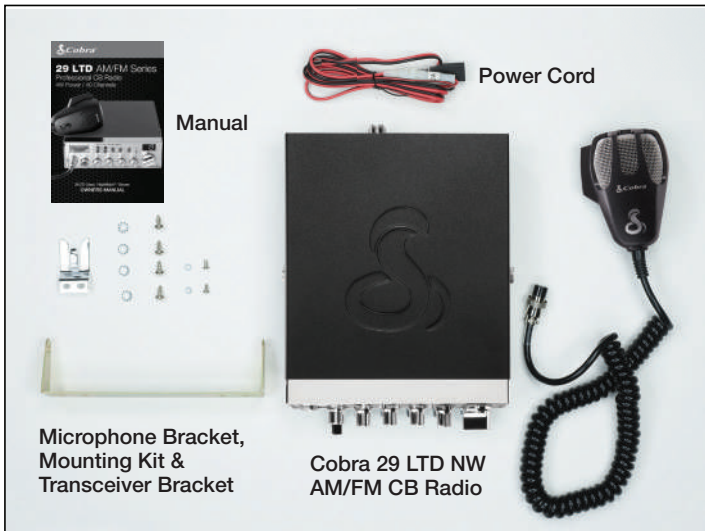

What's Included:

Unit Dimensions:	2.25" H x 7.25" W x 9.25" D (57.1mm x 184.1mm x 234.9mm)
Individual Box Dimensions:	13.25" H x 12" W x 3" D (336.5mm x 304.8mm x 76.2mm)
Individual Box Weight:	5.30 lbs. (2.40kg)
Model Name:	29 LTD NightWatch
Model Number:	CCBP29LTNW
Master Pack Qty:	6
Master Pack Dimensions:	12.75"H x 19.25"W x 13.75"D (323.8mm x 488.9mm x 349.2mm)
Master Pack Weight:	33 lbs. (14.99kg)
UPC #:	0 28377 20309 1
Master Pack Barcode:	2 00 28377 20309 5
MSRP:	$149.95