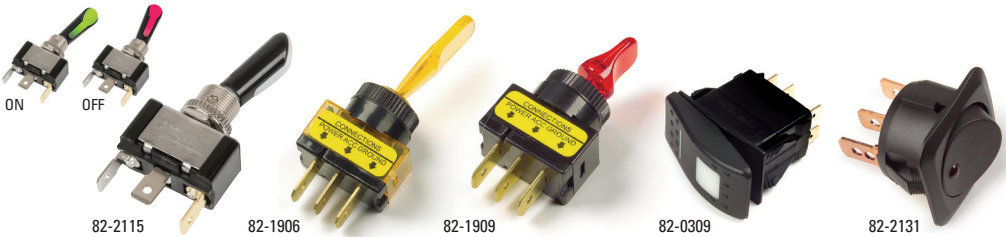

ILLUMINATED TOGGLE SWITCHES

PART #	POSITION	RATED	TYPE	TERMINAL	HANDLE	COLOR
82-2115	ON/OFF	30 AMP @ 12V DC	S.P.S.T.	3 BLADE	1" X 15/32" DIA.	RED/GREEN
82-1905	ON/OFF	20 AMP @ 12V DC	S.P.S.T.	3 BLADE	1" X 15/32" DIA.	RED
82-1906	ON/OFF	20 AMP @ 12V DC	S.P.S.T.	3 BLADE	1" X 15/32" DIA.	YELLOW
82-1907	ON/OFF	20 AMP @ 12V DC	S.P.S.T.	3 BLADE	1" X 15/32" DIA.	GREEN
82-1908	ON/OFF	20 AMP @ 12V DC	S.P.S.T.	3 BLADE	1" X 15/32" DIA.	BLUE

ILLUMINATED TOGGLE SWITCHES – DUCKBILL

PART #	POSITION	RATED	TYPE	TERMINAL	HANDLE	COLOR
82-1909	ON/OFF	20 AMP @ 12V DC	S.P.S.T.	3 BLADE	9/16" X 15/32" DIA.	RED
82-1910	ON/OFF	20 AMP @ 12V DC	S.P.S.T.	3 BLADE	9/16" X 15/32" DIA.	YELLOW
82-1911	ON/OFF	20 AMP @ 12V DC	S.P.S.T.	3 BLADE	9/16" X 15/32" DIA.	GREEN
82-1912	ON/OFF	20 AMP @ 12V DC	S.P.S.T.	3 BLADE	9/16" X 15/32" DIA.	BLUE

SEALED LED ROCKER SWITCHES

PART #	POSITION	RATED	TYPE	TERMINAL	DIMENSIONS	COLOR
82-0309	ON/OFF	20 AMP @ 12V DC	S.P.S.T.	4 BLADE (.250")	FITS .830" X 1.45" HOLE	AMBER
82-0310	MOM ON/OFF	20 AMP @ 12V DC	S.P.S.T.	4 BLADE (.250")	FITS .830" X 1.45" HOLE	AMBER

SQUARE LED ROCKER SWITCHES

PART #	POSITION	RATED	TYPE	TERMINAL	DIMENSIONS	COLOR
82-2130	ON/OFF	25 AMP @ 12V DC	S.P.S.T.	3 BLADE (.250")	FITS 15/16" HOLE	RED
82-2131	ON/OFF	25 AMP @ 12V DC	S.P.S.T.	3 BLADE (.250")	FITS 15/16" HOLE	YELLOW
82-2132	ON/OFF	25 AMP @ 12V DC	S.P.S.T.	3 BLADE (.250")	FITS 15/16" HOLE	GREEN
82-2136	ON/OFF	25 AMP @ 12V DC	S.P.S.T.	3 BLADE (.250")	FITS 15/16" HOLE	BLUE