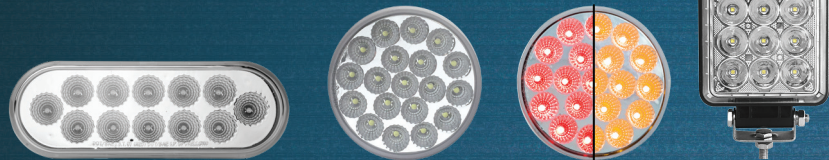

HEADLIGHTS AND HEADLIGHT ASSEMBLIES

TRUX P/N	DTNA P/N	DESCRIPTION
TLED-H12	TUX TLED H12	4" x 6" LED Projector Headlight - Low Beam - Heated
TLED-H11	TUX TLED H11	4" x 6" LED Projector Headlight - High Beam - Heated
TLED-H11K	TUX TLED H11K	H11 LED Headlight Bulb Kit - 44W (22W Per Bulb) - 3600 Lumens (Pair)
TLED-H44	TUX TLED H44	FRGHTLNR Cascadia LED Fog/Driving Light - 3000 Lumens (6 Diodes) - Passenger (Black)
TLED-H43	TUX TLED H43	FRGHTLNR Cascadia LED Fog/Driving Light - 3000 Lumens (6 Diodes) - Driver (Black)

STANDARD LED LIGHTING

TRUX P/N	DTNA P/N	DESCRIPTION
TLED-B1CA	TUX TLED B1CA	Mini Button Clear Amber LED with Reflector & Silicone Locking Ring (1 Diode)
TLED-B1A	TUX TLED B1A	Mini Button Amber LED with Reflector & Silicone Locking Ring (1 Diode)
TLED-B2CA	TUX TLED B2CA	Mini Button Clear Amber LED - 2 Wire
TLED-48R	TUX TLED 48R	4" Economy Red Stop, Turn & Tail LED (8 Diodes)
TLED-B5R	TUX TLED B5R	Mini Button Red LED - 2 Wire

TRUX ORIGINAL LED LIGHTING

TRUX P/N	DTNA P/N	DESCRIPTION
TLED-OX60R	TUX TLED OX60R	Oval Dual Red/White Stop, Turn & Tail LED (12 Diodes)
TLED-U120	TUX TLED U120	4.25" Radiant Series Square LED Work Lamp - Combination Spot & Flood
TLED-U103	TUX TLED U103	Next Gen Universal White RND Work Light w/360° Side Di (13 Di) 3000 Lumens
TLED-4X40	TUX TLED 4X40	4" Dual Red/White Stop, Turn & Tail LED (19 Diodes)
TLED-FL2	TUX TLED FL2	Multi Function Flashlight - Pack of 12

WARNING AND HAZARD LIGHTING

TRUX P/N	DTNA P/N	DESCRIPTION
TLED-W5	TUX TLED W5	Permanent Mount 3 Flash Light Bar - 1440 LM (18 Diodes)
TLED-W34AW	TUX TLED W34AW	Amber/White LED Class 1 Low Profile Warning Strobe w/ 36 Flash Patterns (4 Di)
TLED-OC1A	TUX TLED OC1A	Dual Color LED Warning Lamp Amber and White
TLED-W26A26	TUX TLED W26A26	Regular Surface Mount Amber Strobe Light - 36 Patterns (6 Diodes)
TLED-W14A26	TUX TLED W14A26	Mini Surface Mount Amber Strobe Light - 36 Patterns (4 Diodes)