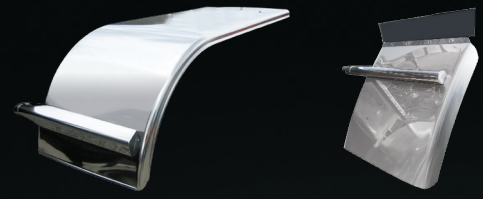

FENDERS AND ACCESSORIES

TRUX P/N	DTNA P/N	DESCRIPTION
TFEN-Q20	TUX TFEN Q20	Fenders - Quarter - 24" Poly
TFEN-Q17	TUX TFEN Q17	Fenders - Quarter - 24" - Tube Mounts - 18 Ga.
TFEN-S17	TUX TFEN S17	Fenders - Single - 76" Poly
TFEN-SKITP2	TUX TFEN SKITP2	Fenders - Mounting Kit - Single - Poly - Black Tube Arm
TFEN-H12	TUX TFEN H12	Fenders - Half - 60" Smooth (25"-35") - 16 Ga.