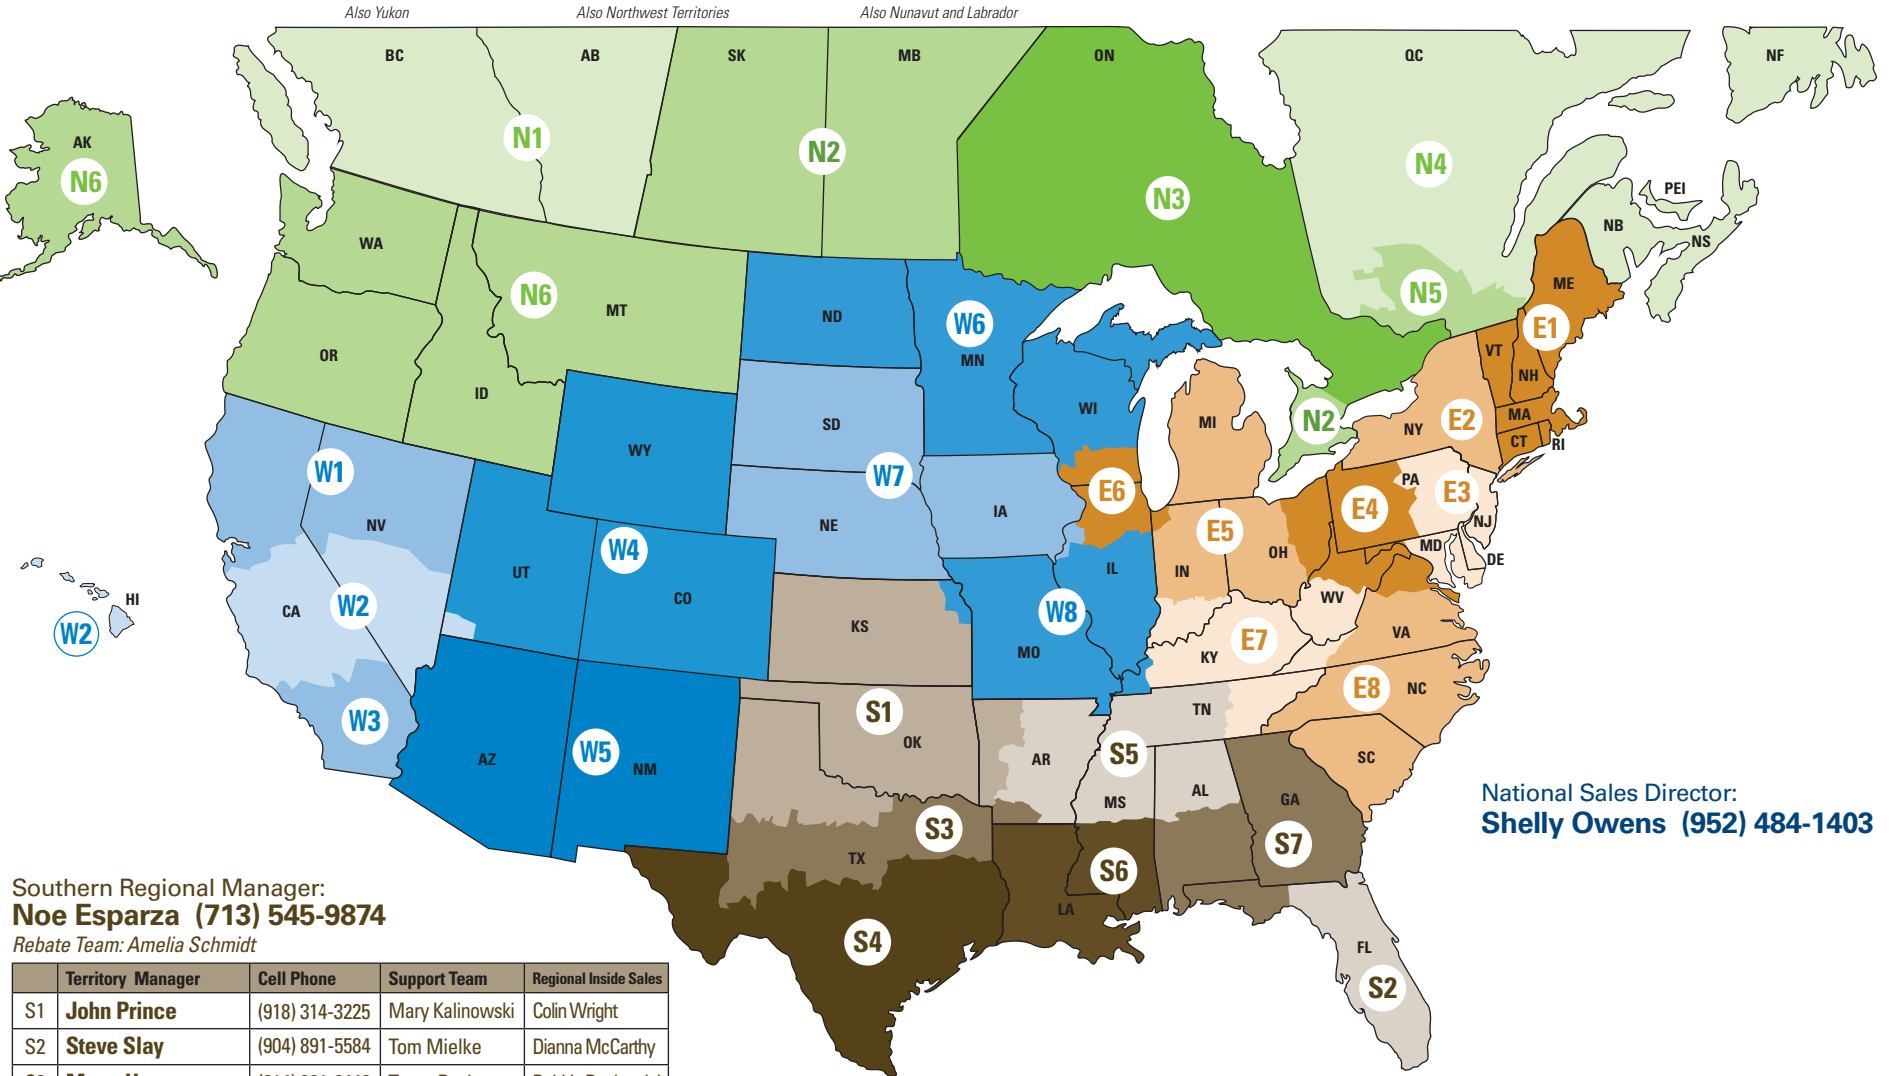

Western Regional Manager:
Todd Mueller (303) 264-8824
Rebate Team: Amelia Schmidt

	Territory Manager	Cell Phone	Support Team	Regional Inside Sales
W1	Bert Brown	(916) 316-0626	Jane Bidon	Colin Wright
W2	RJ Fabbian	(559) 260-9061	Colleen Smith	Colin Wright
W3	Brian Beresford	(657) 359-3471	Colleen Smith	Colin Wright
W4	Brian Austin	(303) 909-9360	Cote Ferrie	Colin Wright
W5	Katie Libett	(480) 625-5385	Colleen Smith	Colin Wright
W6	Blake Conde	(715) 450-2807	Sallie Anderson	Colin Wright
W7	Donnie Holstein	(402) 981-3081	Cote Ferrie	Colin Wright
W8	David Gillispie	(314) 570-4875	Kyle Tietz	Colin Wright
Hydraulic and Bulk Filtration Support				
	Matt Gram	(612) 518-7564		

Eastern Regional Manager:
Frank Fabrizio (610) 517-2845
Rebate Team: Susan Weikum

	Territory Manager	Cell Phone	Support Team	Regional Inside Sales
E1	Justin Dion	(413) 687-3134	Robyn Thompson	Dianna McCarthy
E2	Patrick Tellier	(315) 332-0221	Robyn Thompson	Dianna McCarthy
E3	Thomas Hellyer	(717) 364-8675	Mike Anhalt	Dianna McCarthy
E4	Jeffrey Taddie	(724) 454-5405	Mike Bollmann	Dianna McCarthy
E5	Josh Chesnut	(248) 303-8201	Mike Bollmann	Dianna McCarthy
E6	Juan Munoz	(312) 204-9325	Sallie Anderson	Dianna McCarthy
E7	Joseph Serrenho	(423) 851-1868	Kyle Tietz	Dianna McCarthy
E8	Anthony Ray	(704) 408-1623	Mike Anhalt	Dianna McCarthy
Hydraulic and Bulk Filtration Support				
	Nike Rowe	(215) 262-9813		

Southern Regional Manager:
Noe Esparza (713) 545-9874
Rebate Team: Amelia Schmidt

	Territory Manager	Cell Phone	Support Team	Regional Inside Sales
S1	John Prince	(918) 314-3225	Mary Kalinowski	Colin Wright
S2	Steve Slay	(904) 891-5584	Tom Mielke	Dianna McCarthy
S3	Meng Her	(214) 601-8448	Tracy Drake	Debbie Decknadel
S4	Ed Dorrian	(979) 325-9416	Tracy Drake	Debbie Decknadel
S5	Jesse Brewer	(662) 701-9169	Mary Kalinowski	Kelly Kaufman
S6	Eddie Ganucheau	(504) 250-2351	Tom Mielke	Colin Wright
S7	Steve Slay	(904) 891-5584	Tom Mielke	Dianna McCarthy
Hydraulic and Bulk Filtration Support				
	Nike Rowe	(215) 262-9813		

National Sales Director:
Shelly Owens (952) 484-1403

Customer Support Team: Monday-Friday 7am-6pm Central

Toll Free	Local	French Line	Fax
800-374-1374	952-887-3699	888-436-5376	952-887-3716

Regional Inside Sales:

Sales Rep	Phone
Colin Wright	(952) 887-3405
Debbie Decknadel	(952) 887-3956
Dianna McCarthy	(952) 887-3309
Kelly Kaufman	(952) 887-3362