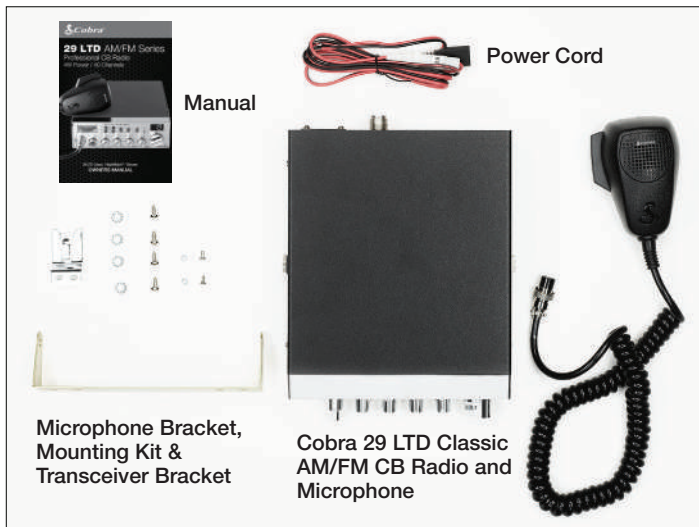

PROFESSIONAL AM/FM CB RADIO

The #1 Choice for Professional Drivers

OVER 50 YEARS OF EXCELLENCE

The Cobra 29 LTD Classic continues to be the #1 choice for pro drivers and now offers dual-mode AM/FM for clearer communication with better sound. The Classic delivers great performance, durability, and easy-to-use controls including Noise Blanker and Automatic Noise Limiter, SWR antenna check, and reliable Channel 9 access.

Dual-Mode
AM/FM

Easy-to-Use
Controls

Instant
Channel 9

Adjustable
Receiver Sensitivity

SWR Antenna
Calibration

COBRA CB INNOVATION

Cobra led the charge in the FCC's 2021 decision to add dual-mode AM/FM for use in CB radios in the United States. Now with FM capabilities, our CB radios will produce better sound quality and you won't need to replace your existing antenna. In addition, our new AM/FM CB radios are backwards compatible to be able to communicate with older AM-only CB radios.

29 LTD CLASSIC TOP FEATURES

- Dual-Mode AM/FM
- 40 CB Channels/4 Watts Power
- Instant Channel 9 for Emergencies
- Dynamike Microphone Level Control
- Switchable Noise Blanker and Limiter
- SWR Calibration Control
- Multi-Function Meter and Antenna Warning Indicator
- PA Capability
- Easy-to-Use Controls

What's Included:

Unit Dimensions:	2.25" H x 7.25" W x 9.25" D (57.1mm x 184.1mm x 234.9mm)
Individual Box Dimensions:	13.25" H x 12" W x 3" D (336.5mm x 304.8mm x 76.2mm)
Individual Box Weight:	5.31 lbs. (2.41kg.)
Model Name:	29 LTD Classic
Model Number:	CCBP29LT01
Master Pack Qty:	6
Master Pack Dimensions:	12.75"H x 19.25"W x 13.75"D (323.8mm x 488.9mm x 349.2mm)
Master Pack Weight:	33 lbs (14.9kg)
UPC #:	0 28377 20308 4
Master Pack Barcode:	2 00 28377 20308 8
MSRP:	\$139.95