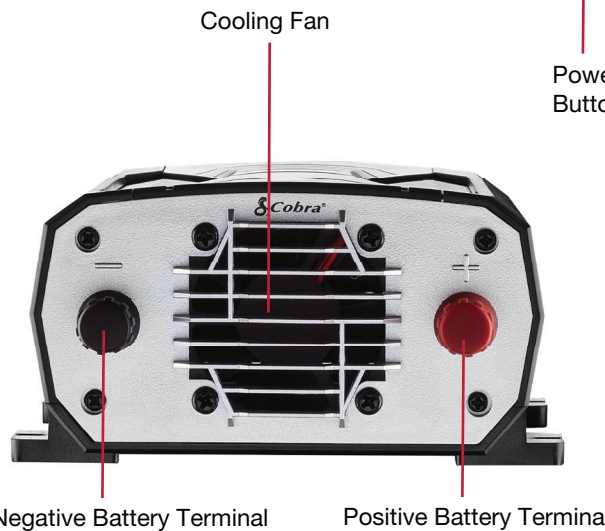

## Product Features

 **400 Watts Continuous Power**  
**800 Watts Peak Power**

 **90% Efficiency**

 **(2) GFCI Protected AC Outlets**

 **USB-A Fast Charge Port**  
**USB-C Fast Charge Port**

 **LED Indicator**

 **Compatible with Cobra Remote On/Off Controller with Fast Charge USB\***  
\*Sold Separately

 **Pentagon Protection® Safety**

 **Rugged Industrial Design**

\*Optional Cobra Remote On/Off Controller with Fast Charge USB to monitor & charge devices from anywhere inside your vehicle

### What's Included:

- Cobra CPI400PSW Power Inverter
- 16" #10 AWG Power Cables
- 16" 12 Volt Accessory Cable
- Quick Start Guide

PURE SINE CP1400PSW  
Power Inverter

### Appliance Wattage Reference Chart

Continuous Power	400W
Surge Power	800W
Efficiency Rating	90%
No-load draw	< .6A
Output Waveform	Pure Sine Wave
Input Voltage Range	10.5 - 15.0V DC
Output	115V AC, 60Hz, 3.4A, 400W
Low Voltage Alarm	10.5V DC
Low Voltage Cut-Off	9.5V DC
AC Receptacles	2 GFCI Protected AC Outputs
Fast Charge USB-A Output	5V/3.0A, 9V/1.67A Fast Charge
Fast Charge USB-C Output	5V/3.0A, 9V/1.67A Fast Charge
Remote-Ready Output Port	Yes
Remote Included*	No
12V Vehicle Accessory Cable	Yes
Includes Direct-to-Battery Cables	Yes
Direct-to-Battery Cables	16" #10 AWG Cables
Thermal Shut-Down	Yes
Reverse Polarity Protection	Yes
Volt/Watt Meter	2-Color LED
Warranty	2 Year
Package Type	Gift Carton
Product Weight	1.98 lbs
Product dimensions	8.86" H x 5.39" W x 2.83" D
Package dimensions	11.02" W x 9.06" H x 3.15" D
Master pack quantity	6
Master pack dimensions	10.24" H x 11.42" W x 18.90" D
Master pack weight	16.04 lbs
UPC	0 28377 31556 5
Master pack barcode	2 00 28377 31556 9