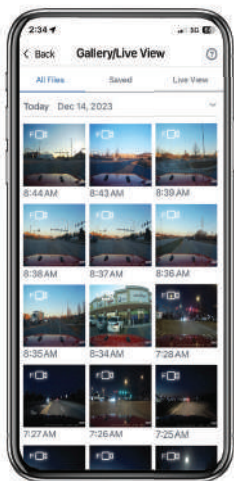

4K Video

Front & Rear Views

Parking Live View

360 Alerts

Trip Clips

TOP FEATURES

CAPTURE THE CRUCIAL DETAILS
Protect yourself from life's blindspots with True 4K video quality, including crucial license plate details.

MORE THAN A DASH CAM
Get exclusive 360 Alerts, including shared radar detector alerts, red light and speed cam locations, head's-up navigation, and more.

RELIVE YOUR ROAD TRIPS
Use Trip Clips to create condensed time-lapse videos of your scenic drives and adventures to easily share with friends and

Dual-Band WiFi

Bluetooth

GPS

SD Card Included

Shared Radar & Laser Alerts

Red Light & Speed Cameras

Heads-Up Navigation

DRIVE SMARTER[®]
Every Alert Right at Your Fingertips

Download

*Includes 12 months subscription to navigation services.

SPECIFICATIONS

UNIT DIMENSIONS:

2.56" H x 3.27" W x 1.30" D (6.5024cm x 8.306cm x 3.302cm)

INDIVIDUAL BOX DIMENSIONS:

5.98" H x 4.65" W x 3.46" D (15.1892cm x 11.811cm x 8.7884cm)